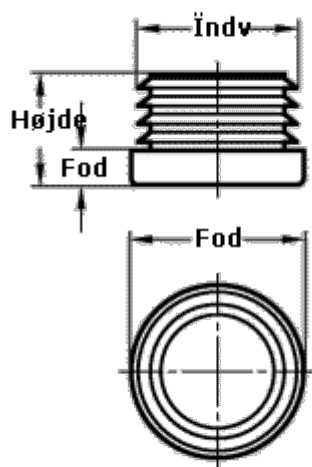

Article number: 20991D48

Description: E+G tube end plug  
GN 991-D48

## Measures

---

Foot diameter	= 48mm
Foot length	= 5mm
Height	= 20mm
Internal tube diameter	= 45mm